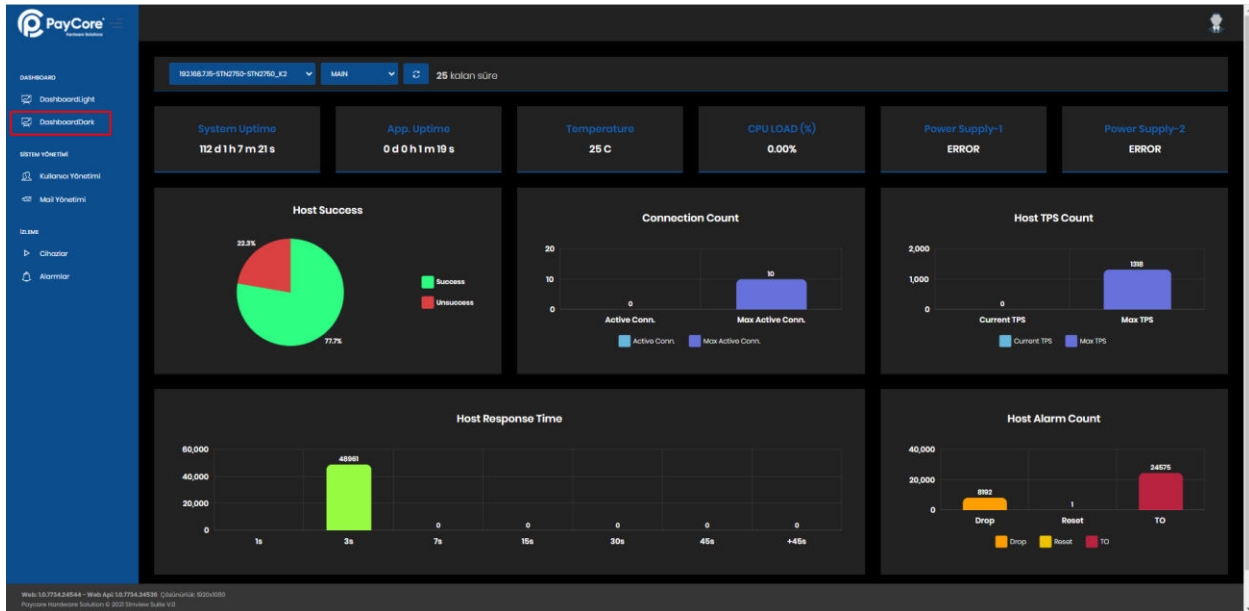

1. LOGIN

2. SYSTEM DASHBOARD

3. DEVICE MAIN STATISTICS

4. DEVICE PORT STATISTICS

5. DEVICE HOST SUCCESS STATISTICS

6. DEVICE HOST COUNT STATISTICS

7. SYSTEM DASHBOARD

8. DEVICE MAIN STATISTICS

9. DEVICE PORT STATISTICS

10. DEVICE HOST SUCCESS STATISTICS

11. DEVICE HOST COUNT STATISTICS

12. USER MANAGEMENT

Kullanıcı Yönetimi

Yanıla Temizle Excel PDF Kullanıcı Ekle

Sayfada 10 Kayıt Göster

Kullanıcı ID	Adı	Soyadı	E-posta Adresi	Tipi	Durumu	İşlem
admin	admin	admin	admin@paycore.com	Admin	Aktif	...
user	user	user	user@paycore.com	User	Aktif	...