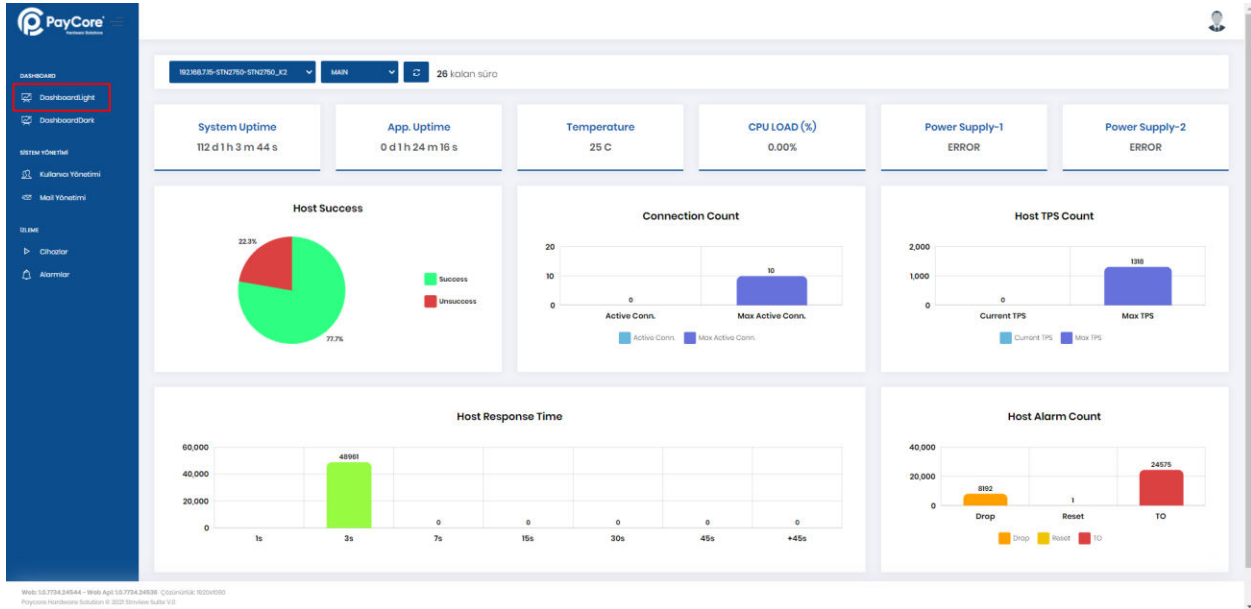

1. LOGIN

2. SYSTEM DASHBOARD

3. DEVICE MAIN STATISTICS

4. DEVICE PORT STATISTICS

5. DEVICE HOST SUCCESS STATISTICS

6. DEVICE HOST COUNT STATISTICS

7. SYSTEM DASHBOARD

8. DEVICE MAIN STATISTICS

9. DEVICE PORT STATISTICS

10. DEVICE HOST SUCCESS STATISTICS

11. DEVICE HOST COUNT STATISTICS

12. USER MANAGEMENT

Kullanıcı Yönetimi

Yanıla Temizle Excel PDF Kullanıcı Ekle

Sayfada 10 Kayıt Göster

Kullanıcı ID	Adı	Soyadı	E-posta Adresi	Tipi	Durumu	İşlem
admin	admin	admin	admin@paycore.com	Admin	Aktif	...
user	user	user	user@paycore.com	User	Aktif	...