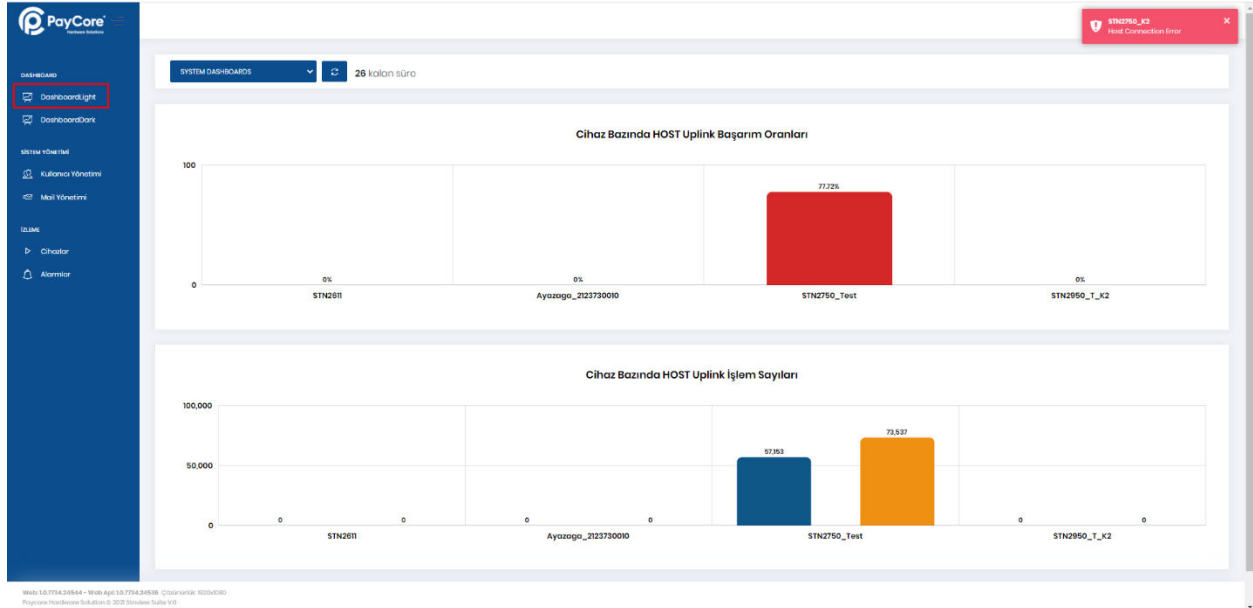

1. LOGIN

2. SYSTEM DASHBOARD

3. DEVICE MAIN STATISTICS

4. DEVICE PORT STATISTICS

5. DEVICE HOST SUCCESS STATISTICS

6. DEVICE HOST COUNT STATISTICS

7. SYSTEM DASHBOARD

8. DEVICE MAIN STATISTICS

9. DEVICE PORT STATISTICS

10. DEVICE HOST SUCCESS STATISTICS

11. DEVICE HOST COUNT STATISTICS

12. USER MANAGEMENT

Kullanıcı Yönetimi

Yanıla Temizle Excel PDF Kullanıcı Ekle

Sayfada 10 Kayıt Göster

Kullanıcı ID	Adı	Soyadı	E-posta Adresi	Tipi	Durumu	İşlem
admin	admin	admin	admin@paycore.com	Admin	Aktif	...
user	user	user	user@paycore.com	User	Aktif	...